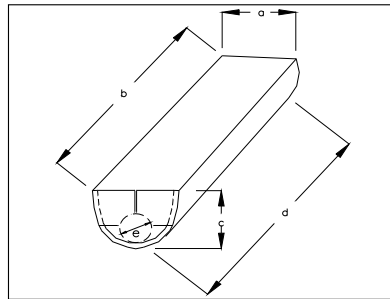

* ALL DIMENSIONS IN mm

REFLECTOR